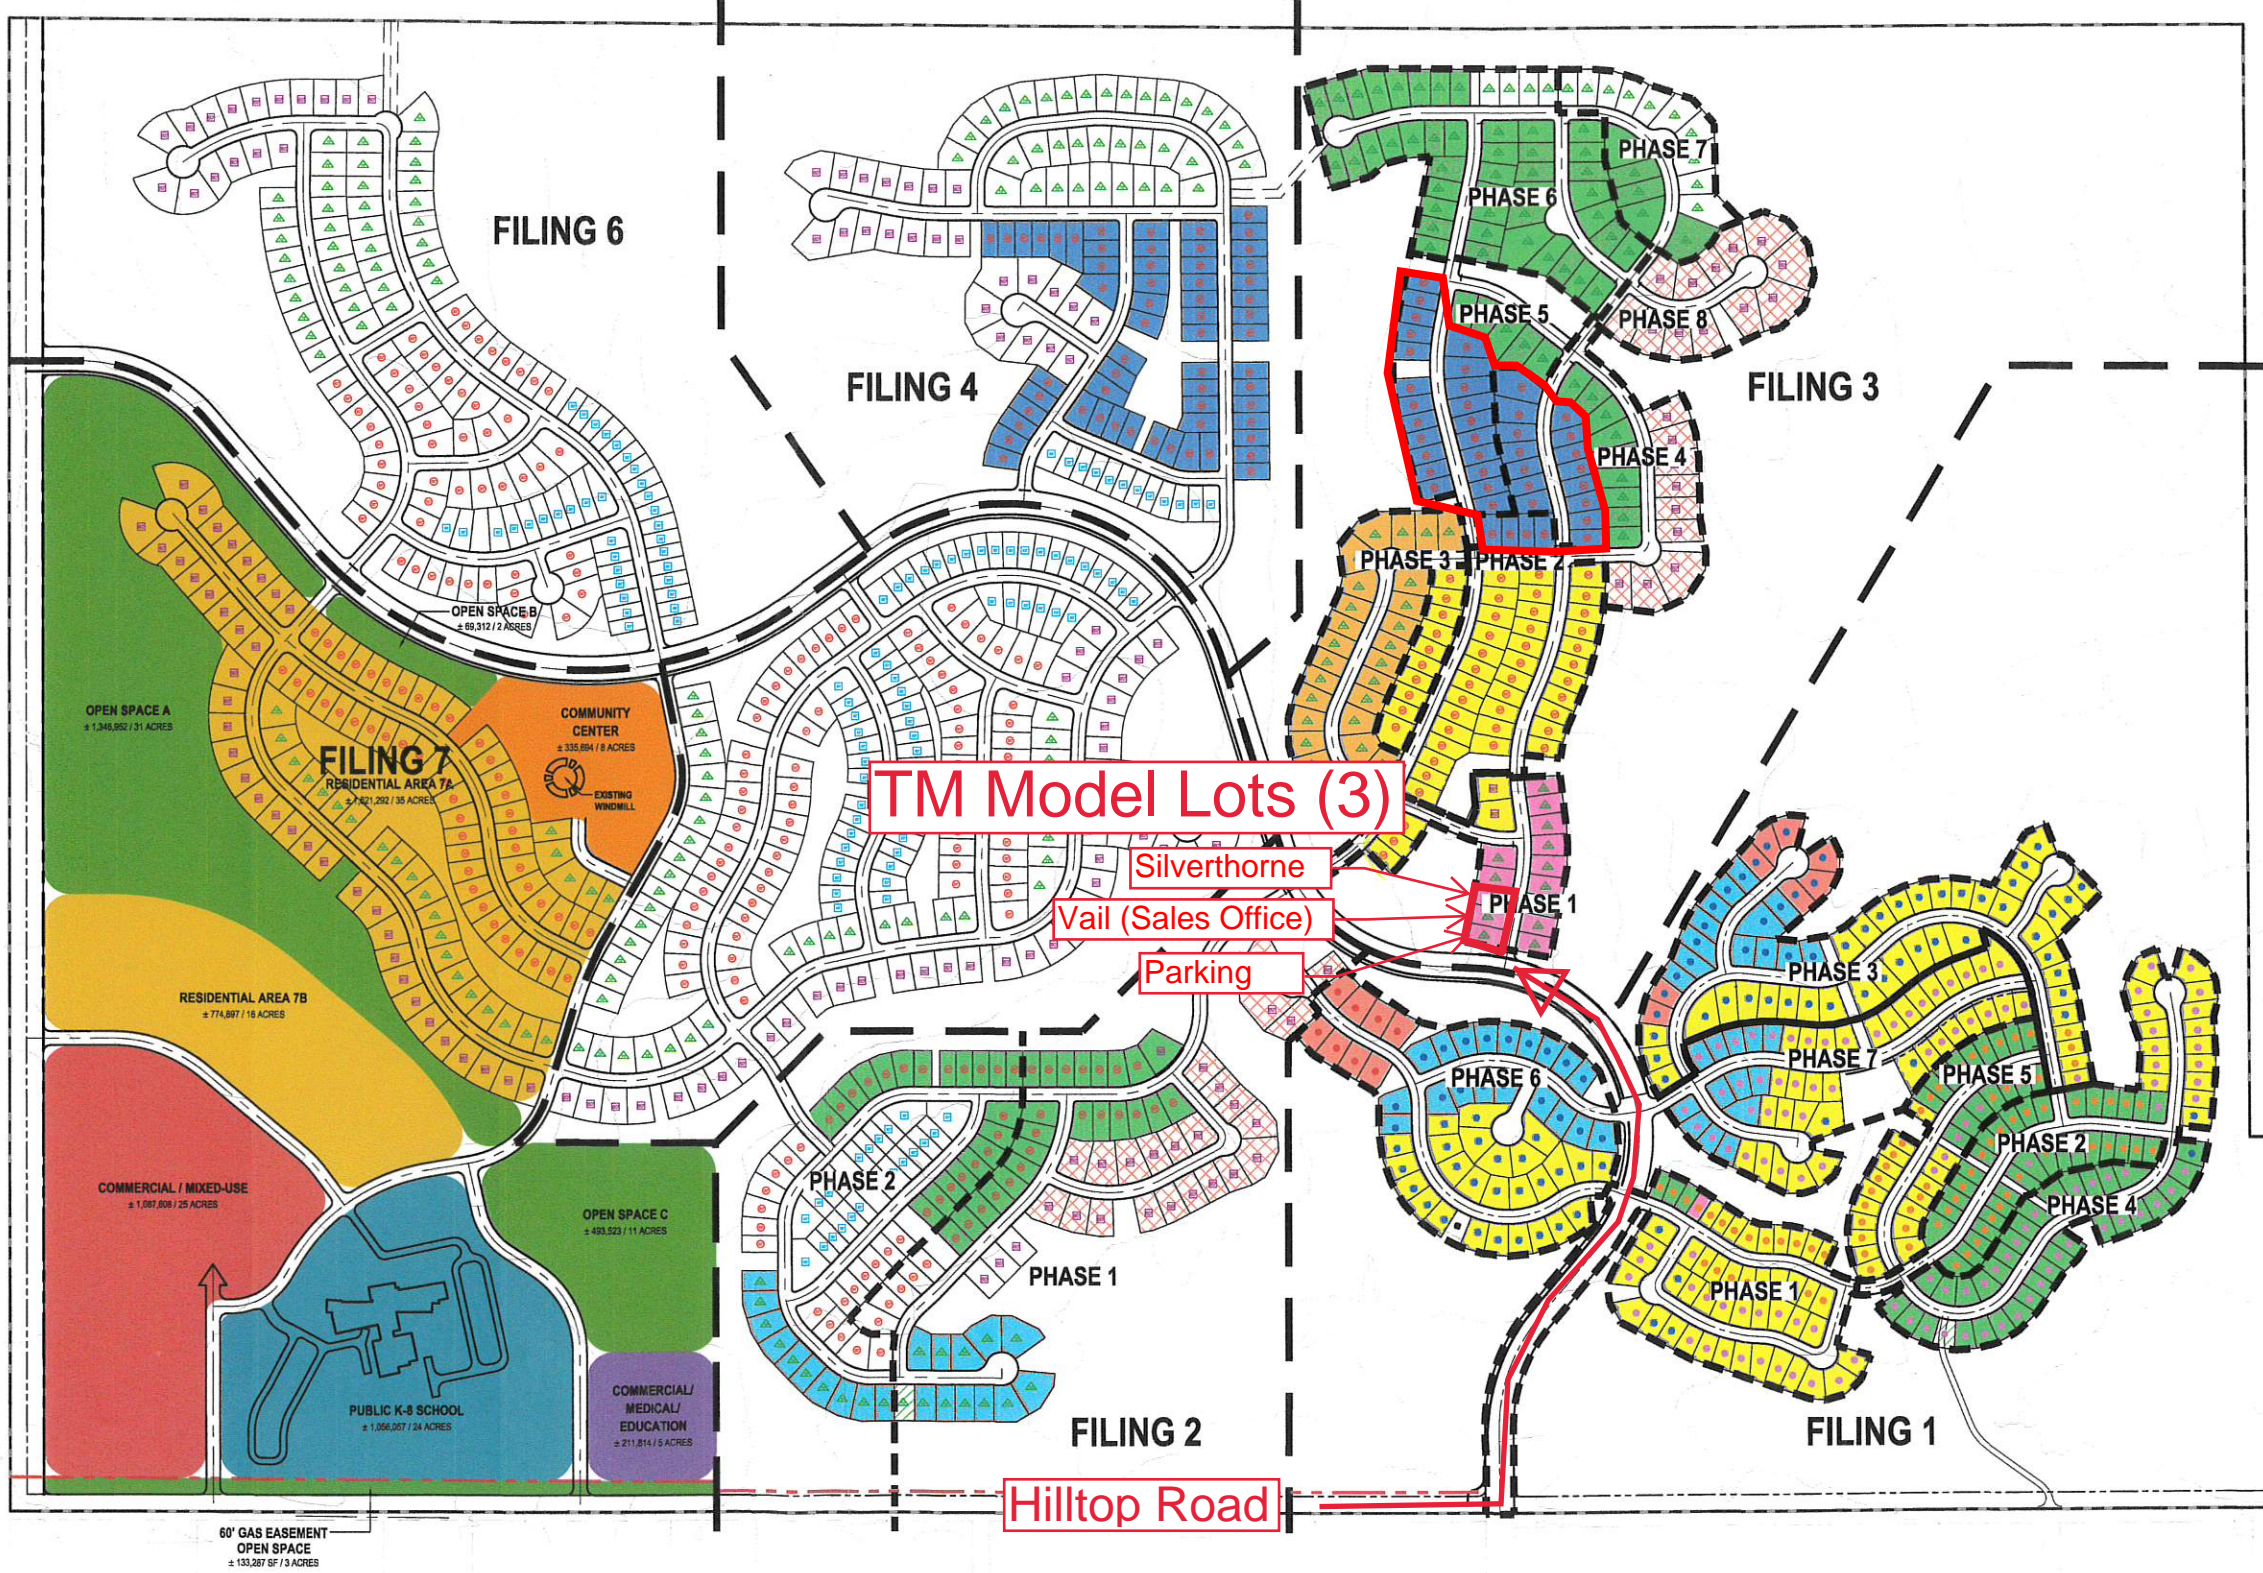

Site Data Table

Total Units: 1,305 units

- 50s (50' x 130'): 208 units ●
- 60s (60' x 130'): 543 units ●
- 70s (70' x 130'): 361 units ●
- 80s (80' x 130'): 193 units ●

Plan is conceptual and subject to change.