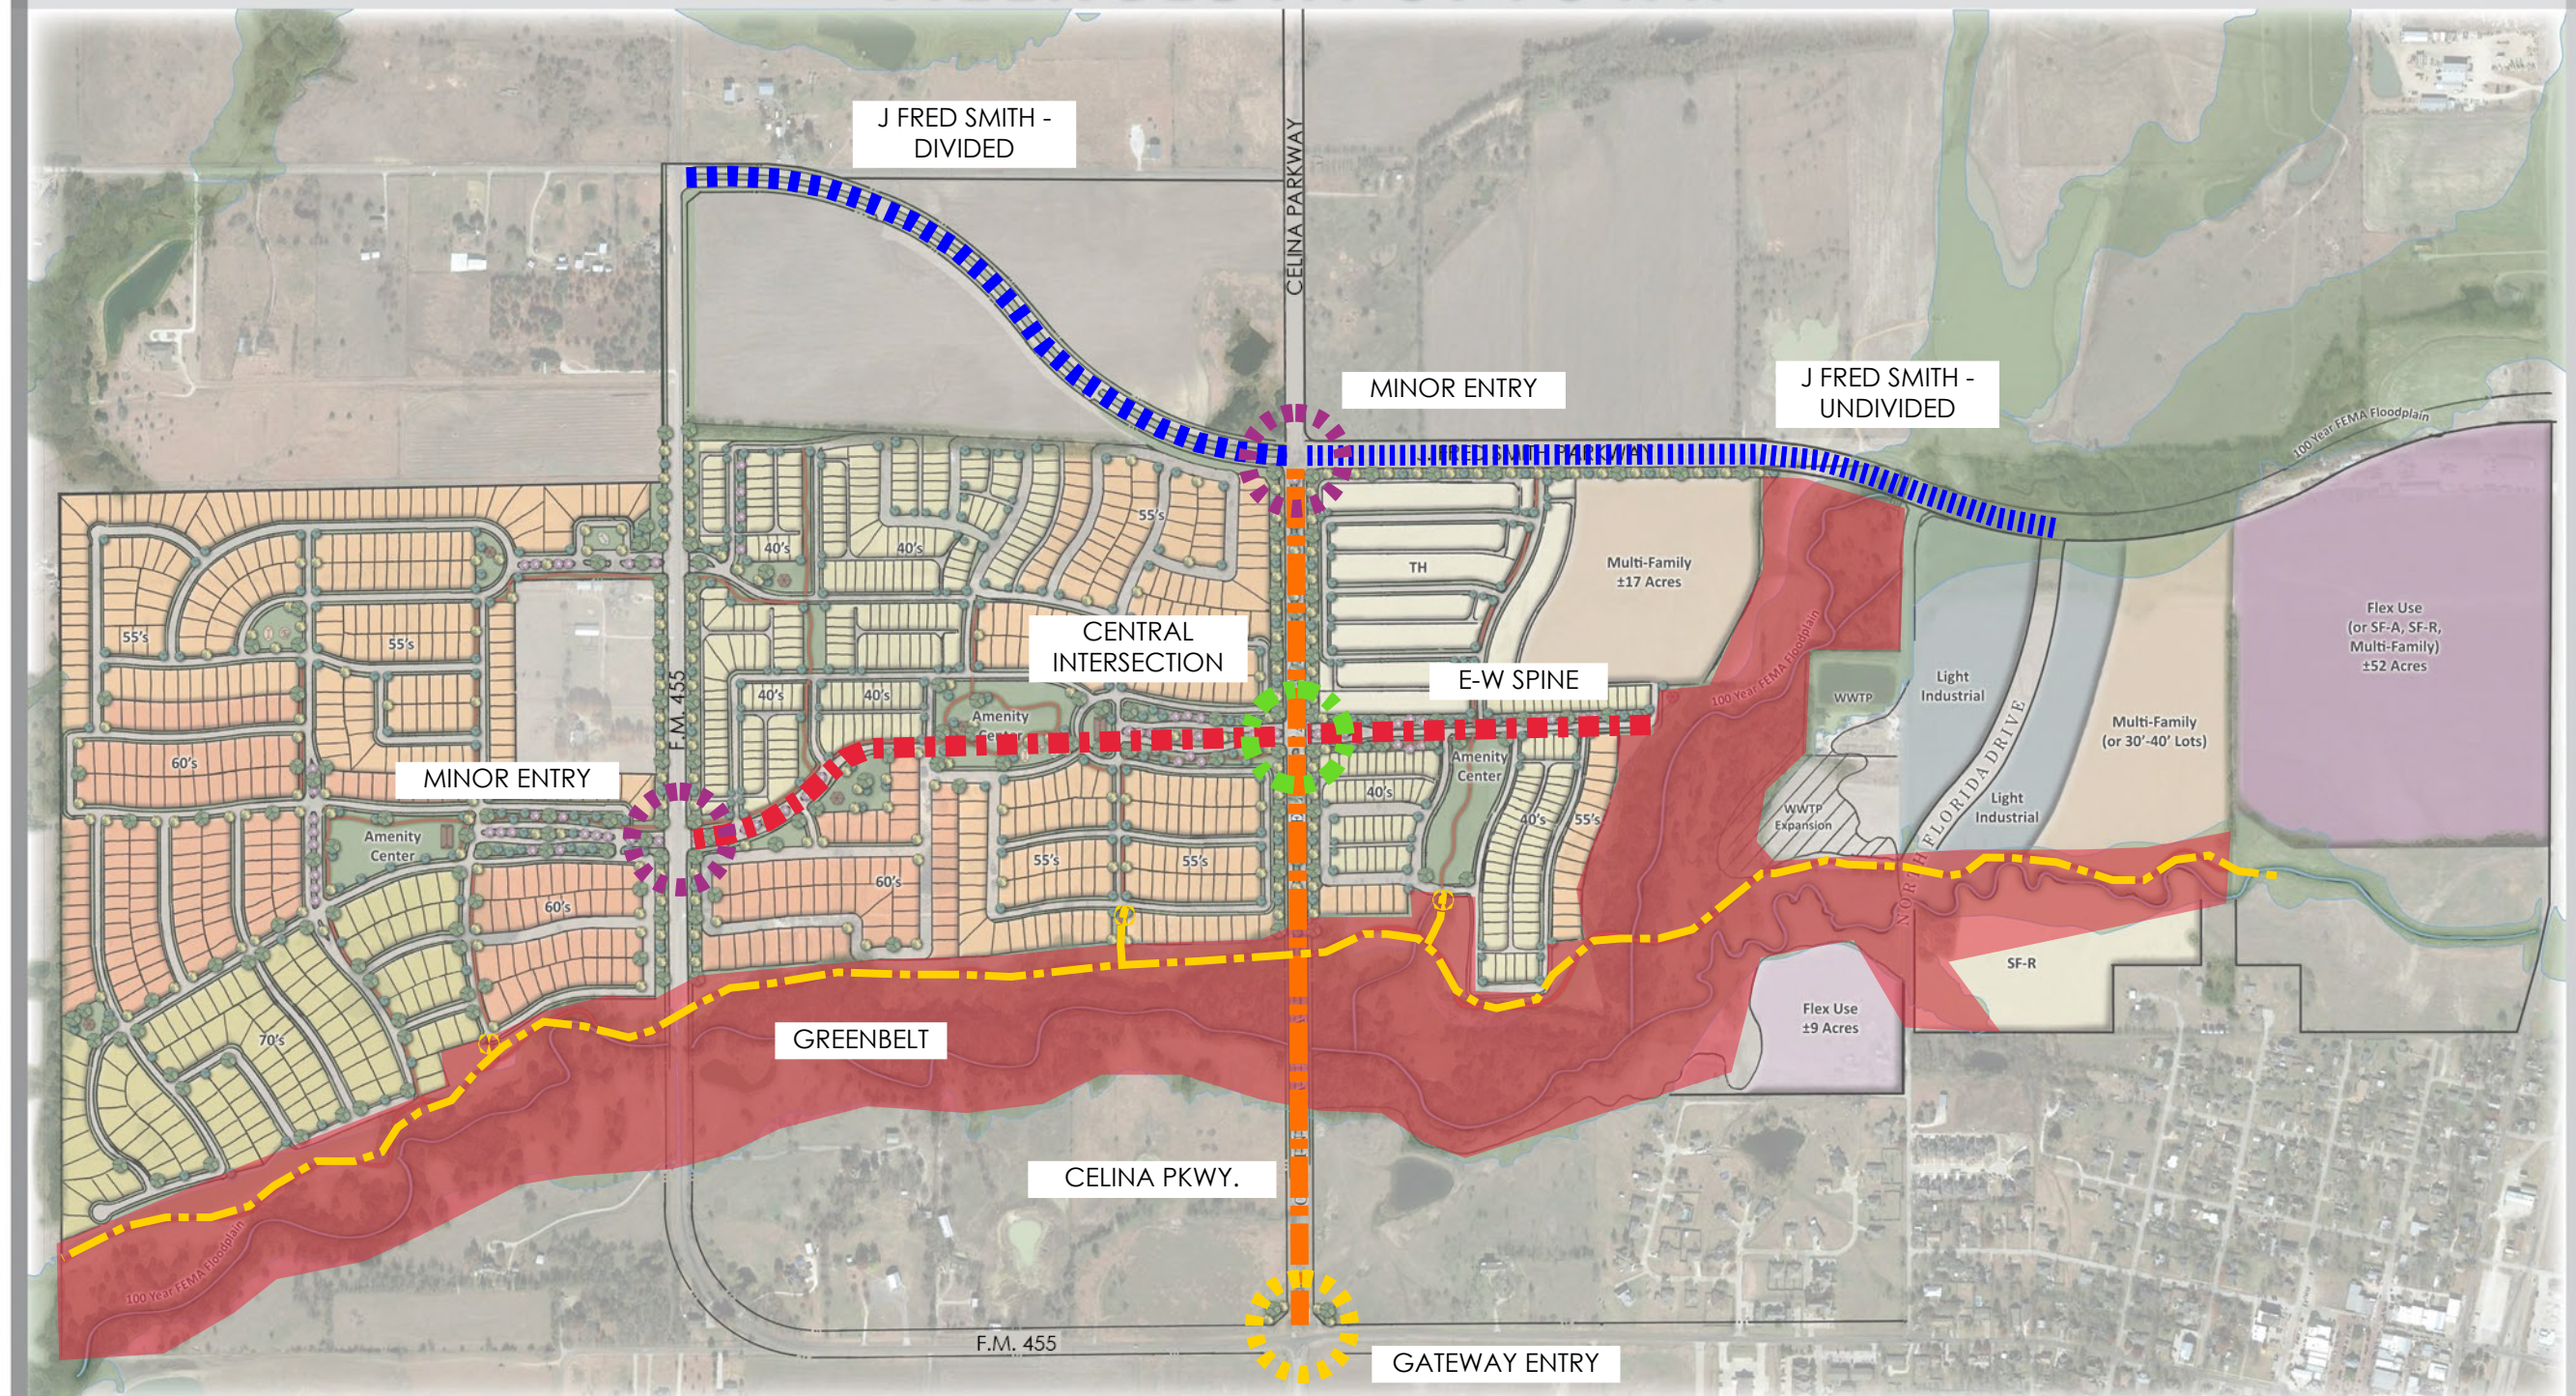

VILLAGES AT UPTOWN

UPTOWN
CELINA

UPTOWN CELINA - BRAND GUIDE

Cool Gray Siding / Building Materials

Native Grasses

Steel Plate (painted)

UPTOWN CELINA - BRAND GUIDE

MAIN LOGO

HORIZONTAL MAIN LOGO

COLORS

PRINT TYPOGRAPHY

Community. Connection. Character.

BUILDING AN EXCEPTIONAL COMMUNITY JUST FOR YOU.

Welcome to Uptown Celina, poised to become the destination for those folks seeking small-town charm coupled with must-have amenities. Picture yourself enjoying partaking of all that Celina has to offer, from shops, restaurants, breweries and wineries complemented by ample green spaces and state-of-the-art hike and bike trails.

HEADLINE: QUINCY CF - BLACK

SUBHEAD: GREYCLIFF CF - DEMIBOLD

BODY COPY: GREYCLIFF CF - MEDIUM

ICONOGRAPHY - BASED ON DESCONSTRUCTION AND RECONSTRUCTION OF THE MARK FROM THE LOGO

Monument Graphics / Brick Accents / Steel Details