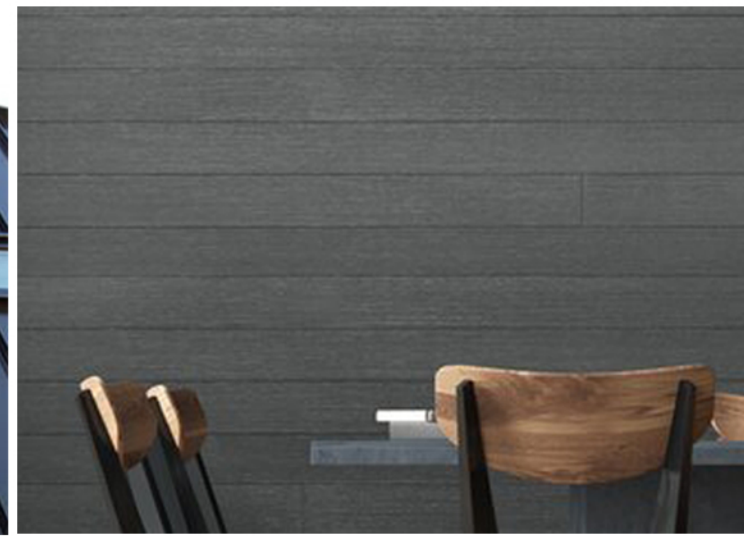

HARDIE SIDING