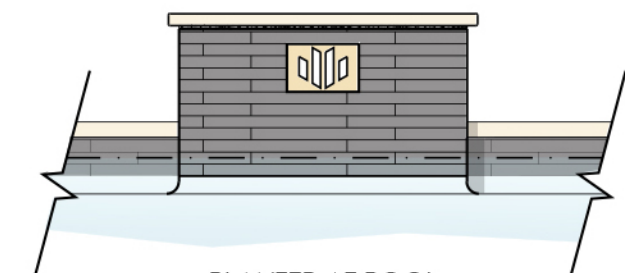

Primary Abstract Mark

Secondary Abstract Mark

FULL FAMILY - BLACK

FULL FAMILY - FULL COLOR

PRIMARY COLUMN & THIN WALL

MONUMENT SIGN

ORNAMENTAL STEEL GATE

PLANTER AT POOL

STANDING SEAM METAL ROOF

METAL SIDING

HARDIE SIDING

POOL TILE

PAINTED METAL

BRICK

BOARD FORM CONCRETE

LIMESTONE