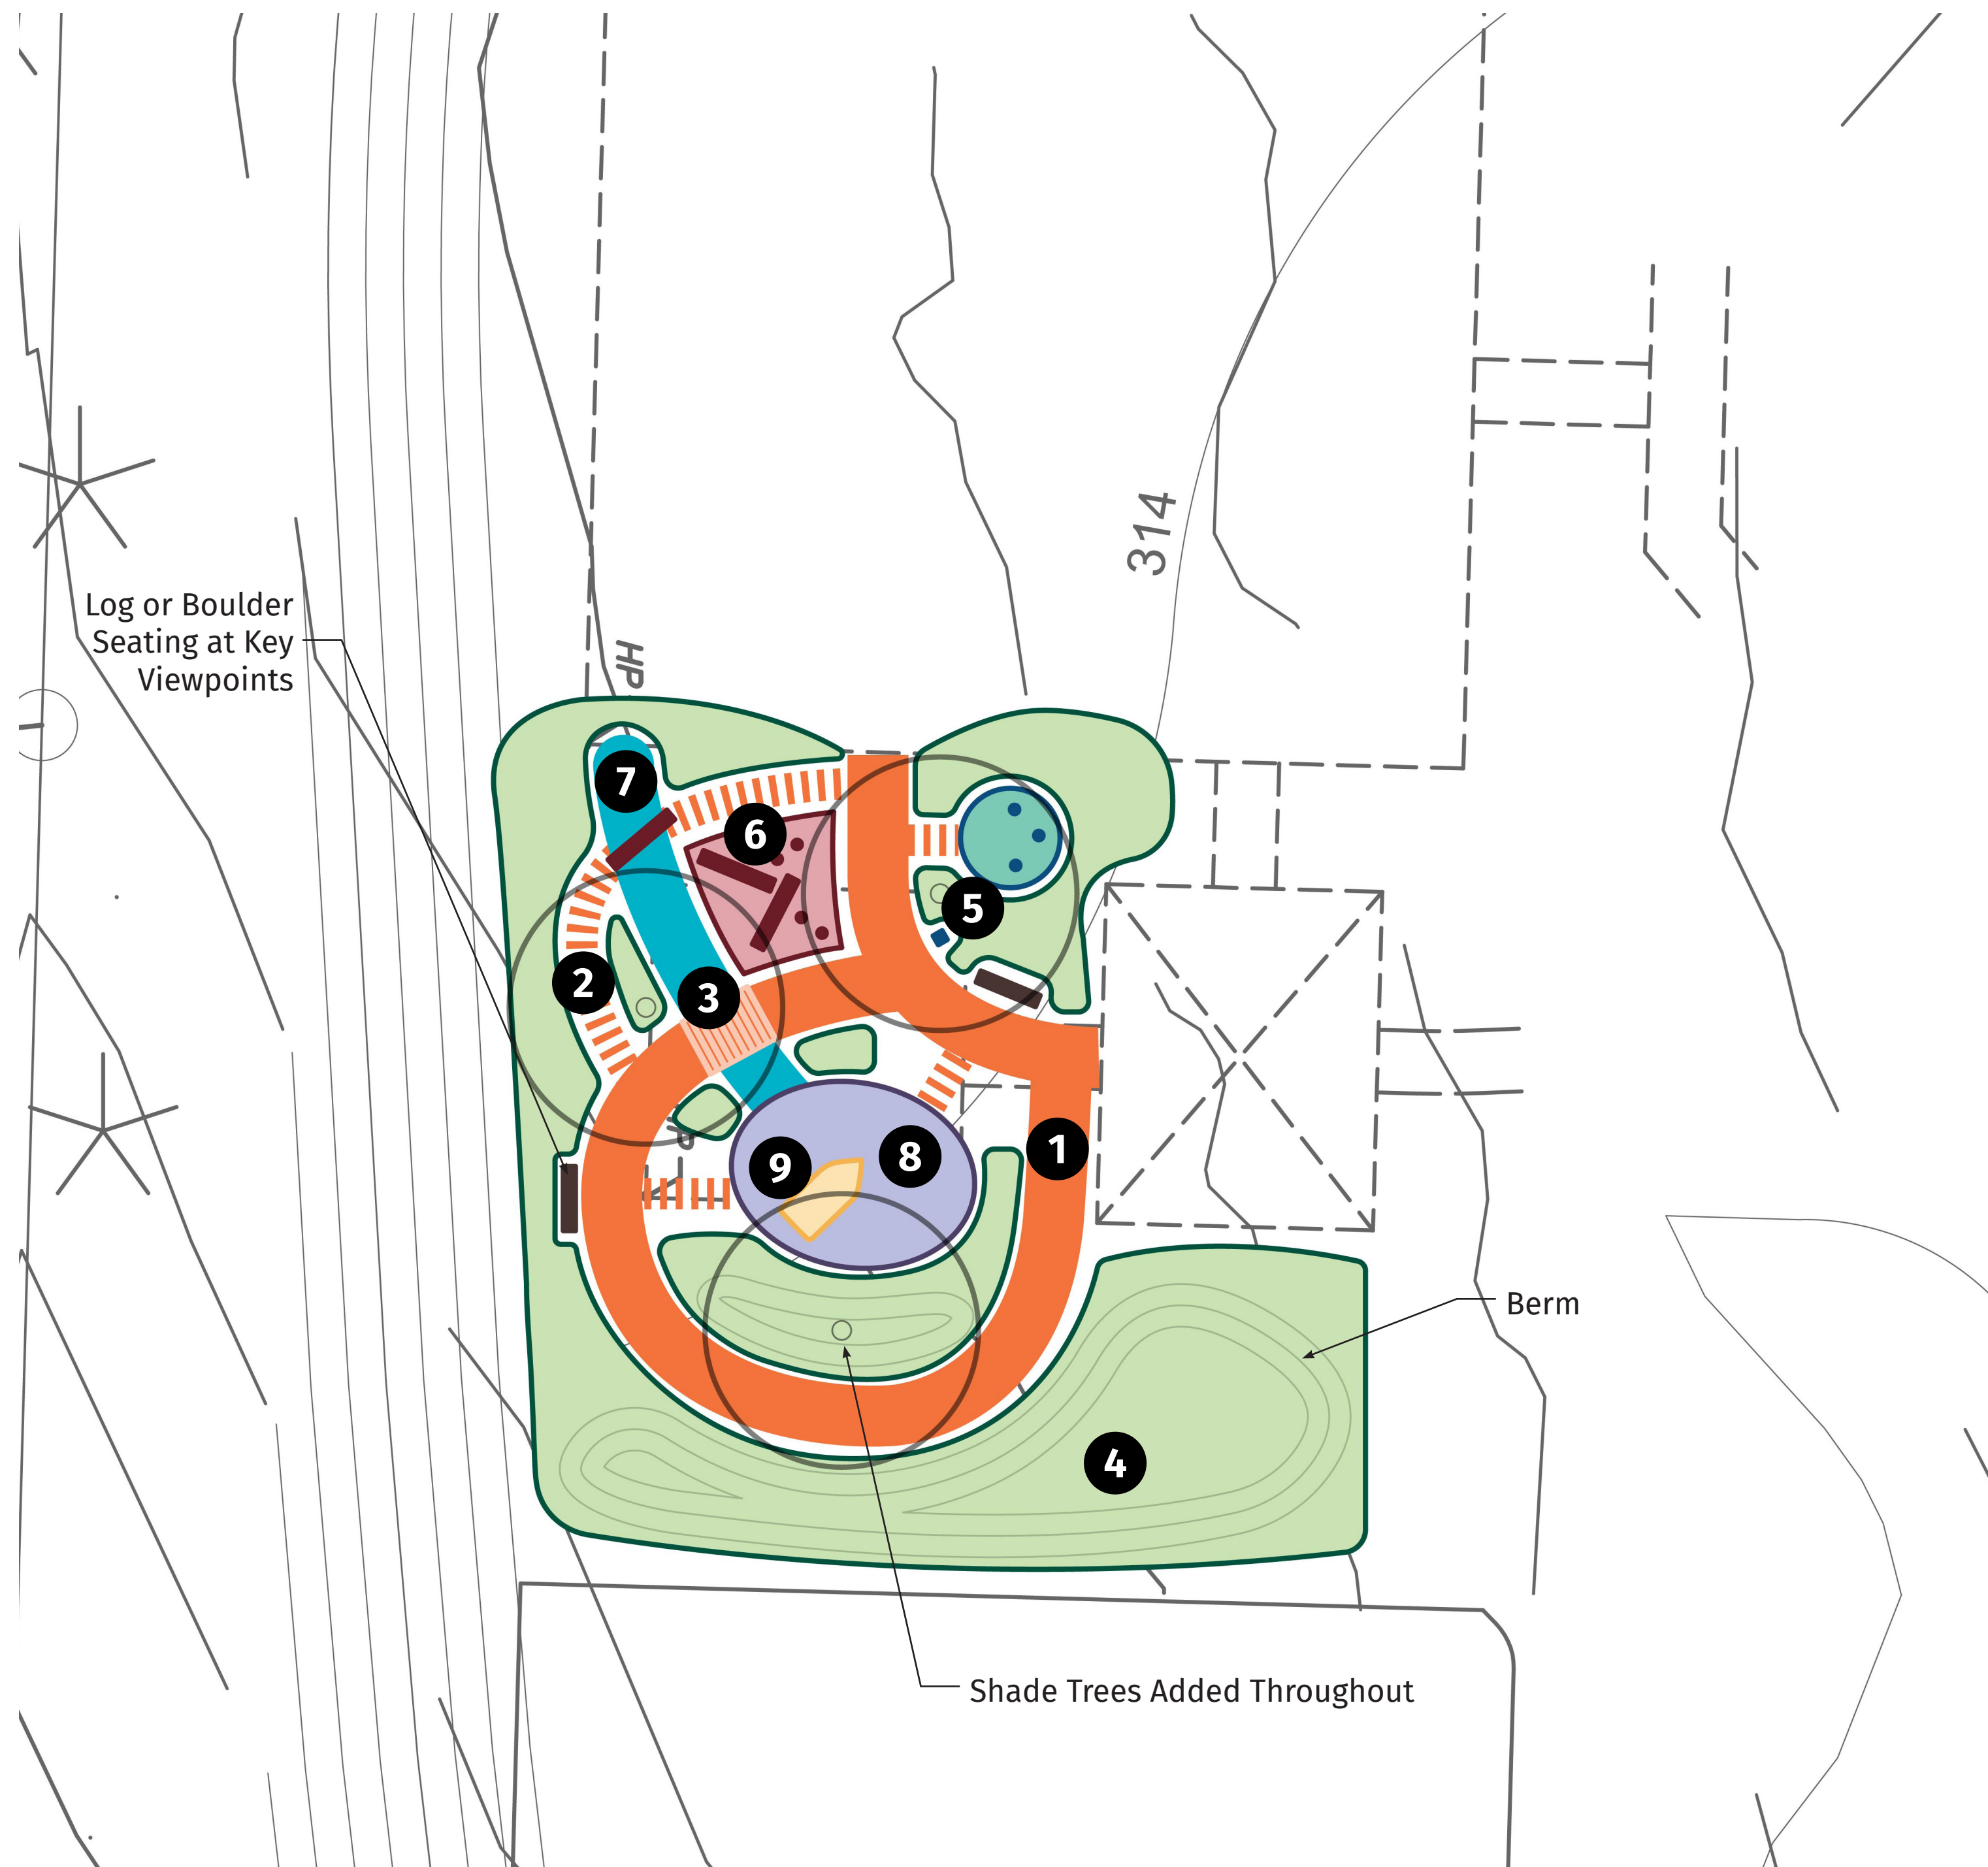

Nature Play Space Elements

1 Crusher Fines Primary Path

2 Mulch and Stepping Stone Secondary Path

3 Arched Bridge (Natural Playgrounds Store)

4 Pollinator Garden / Native Grasses

5 Quiet Nook with Stump Seating and Little Library (Natural Playgrounds Store)

6 Stump and Log Balance Area

7 Dry Stream Bed

8 Gravel Play Area

9 2 Seat Swing (PlaygroundEquipment.com)

Nature Play Space Elements

1 Crusher Fines Primary Path

2 Mulch and Stepping Stone Secondary Path

3 Arched Bridge (Natural Playgrounds Store)

4 Pollinator Garden / Native Grasses

5 Quiet Nook with Stump Seating and Little Library (Natural Playgrounds Store)

6 Stump and Log Balance Area

7 Dry Stream Bed

8 Gravel Play Area

9 Play Boat (Natural Playgrounds Store)